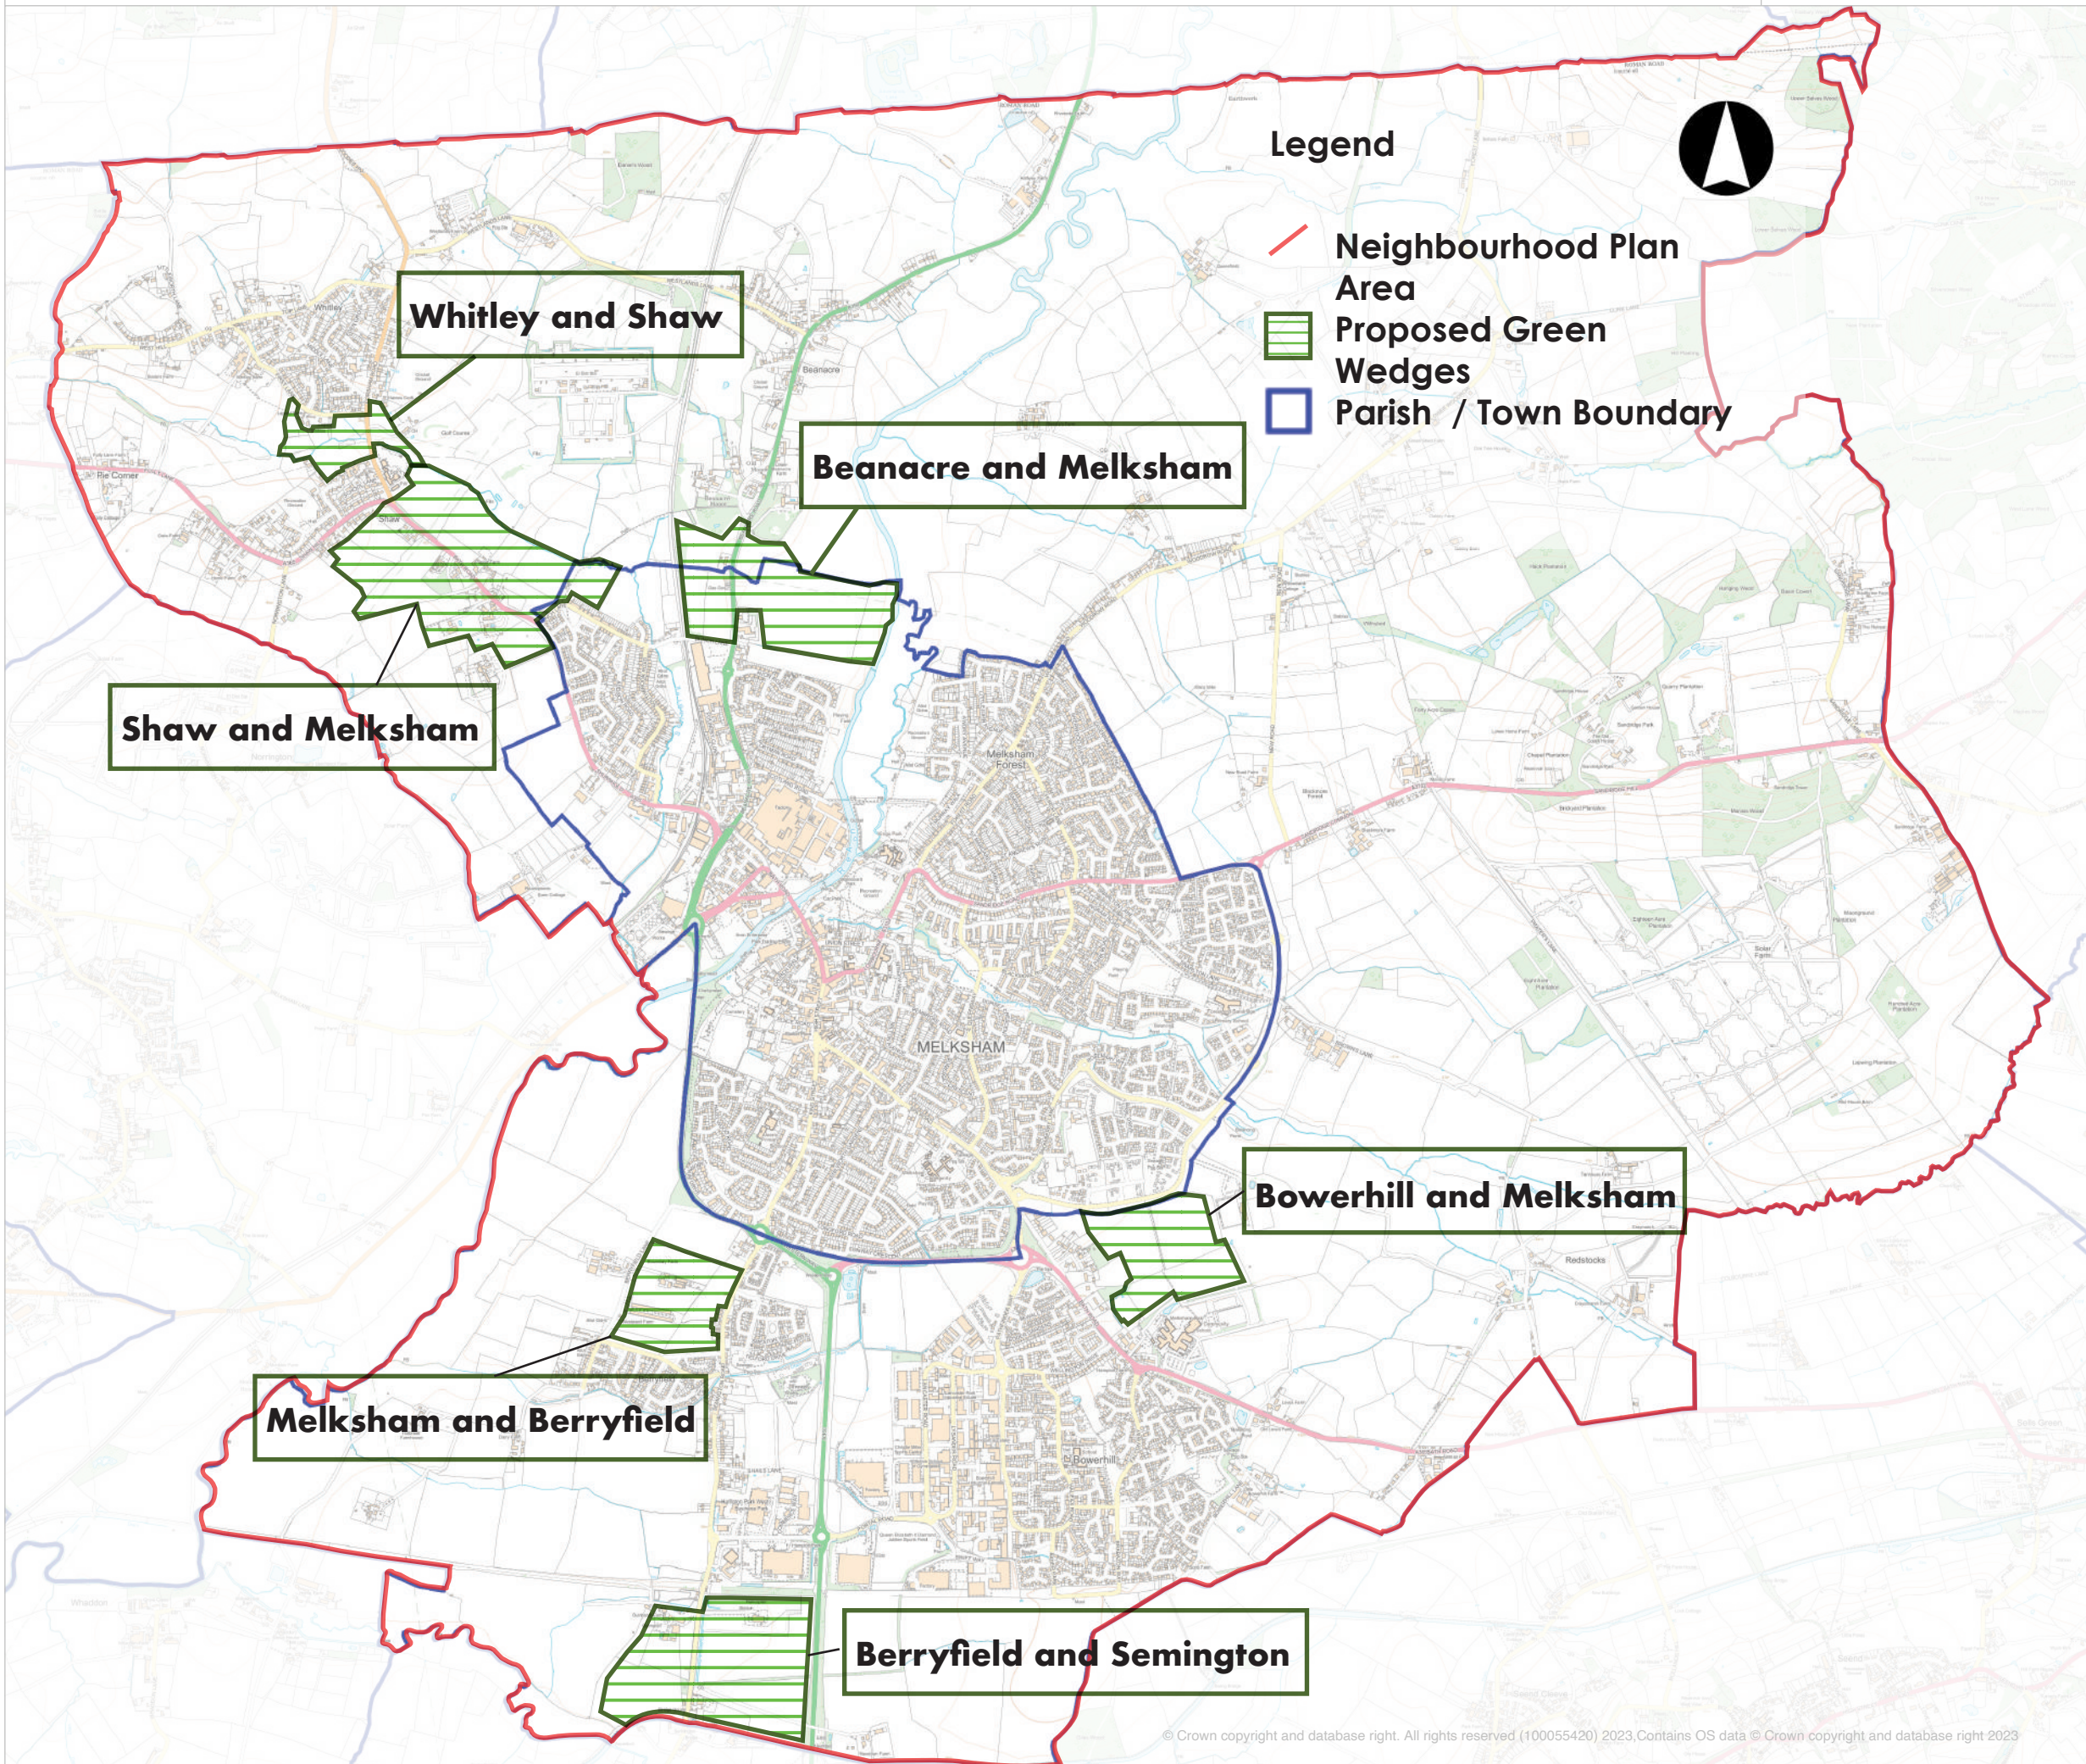

Legend

-  Neighbourhood Plan Area
-  Proposed Green Wedges
-  Parish / Town Boundary

Whitley and Shaw

Beanacre and Melksham

Shaw and Melksham

Bowerhill and Melksham

Melksham and Berryfield

Berryfield and Semington